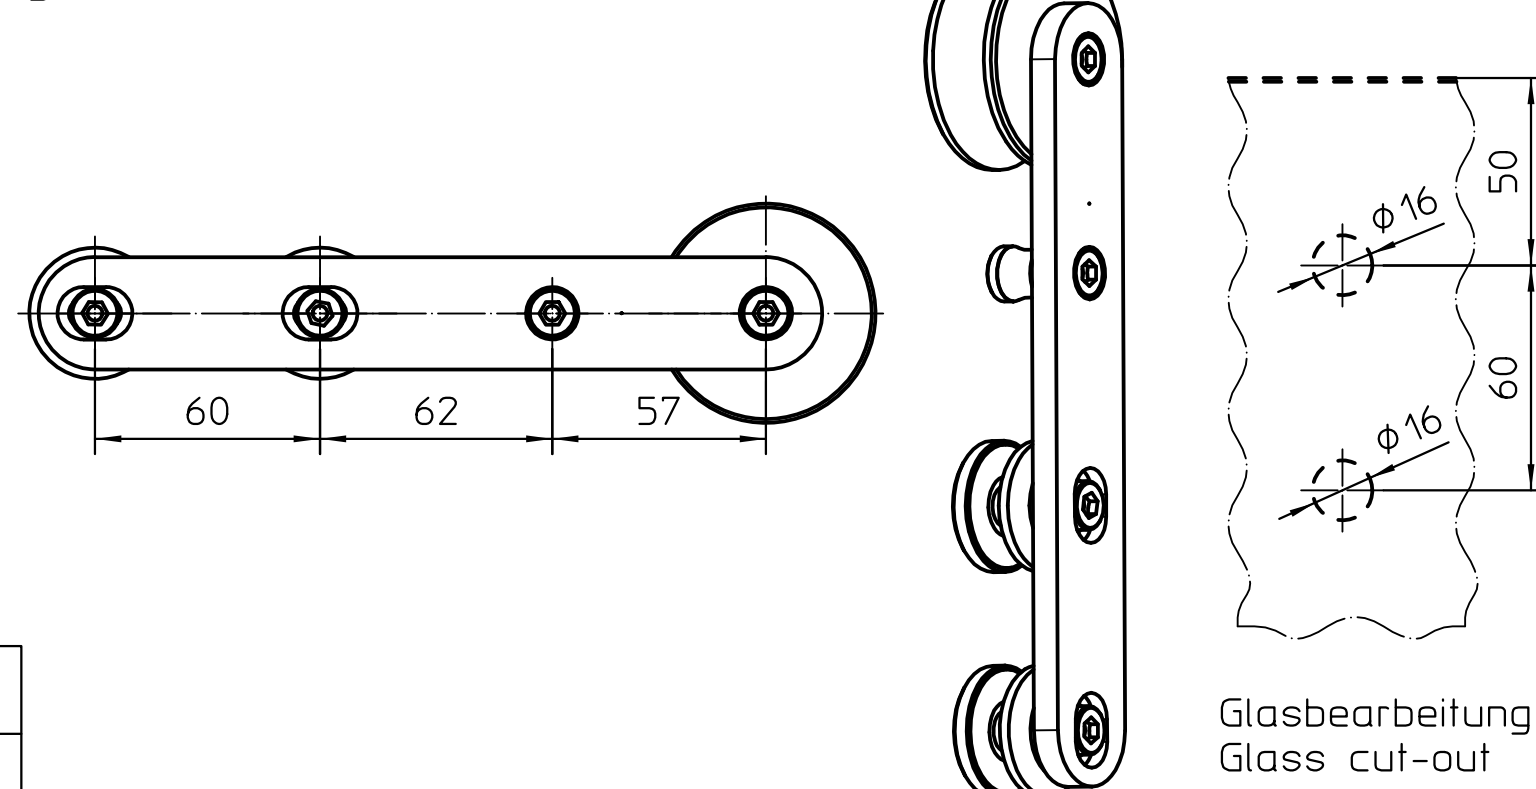

Stopper Aeralan
Door stop Aeralan

Rollenwagen Aeralan
Roller carriage Aeralan

ID	127401