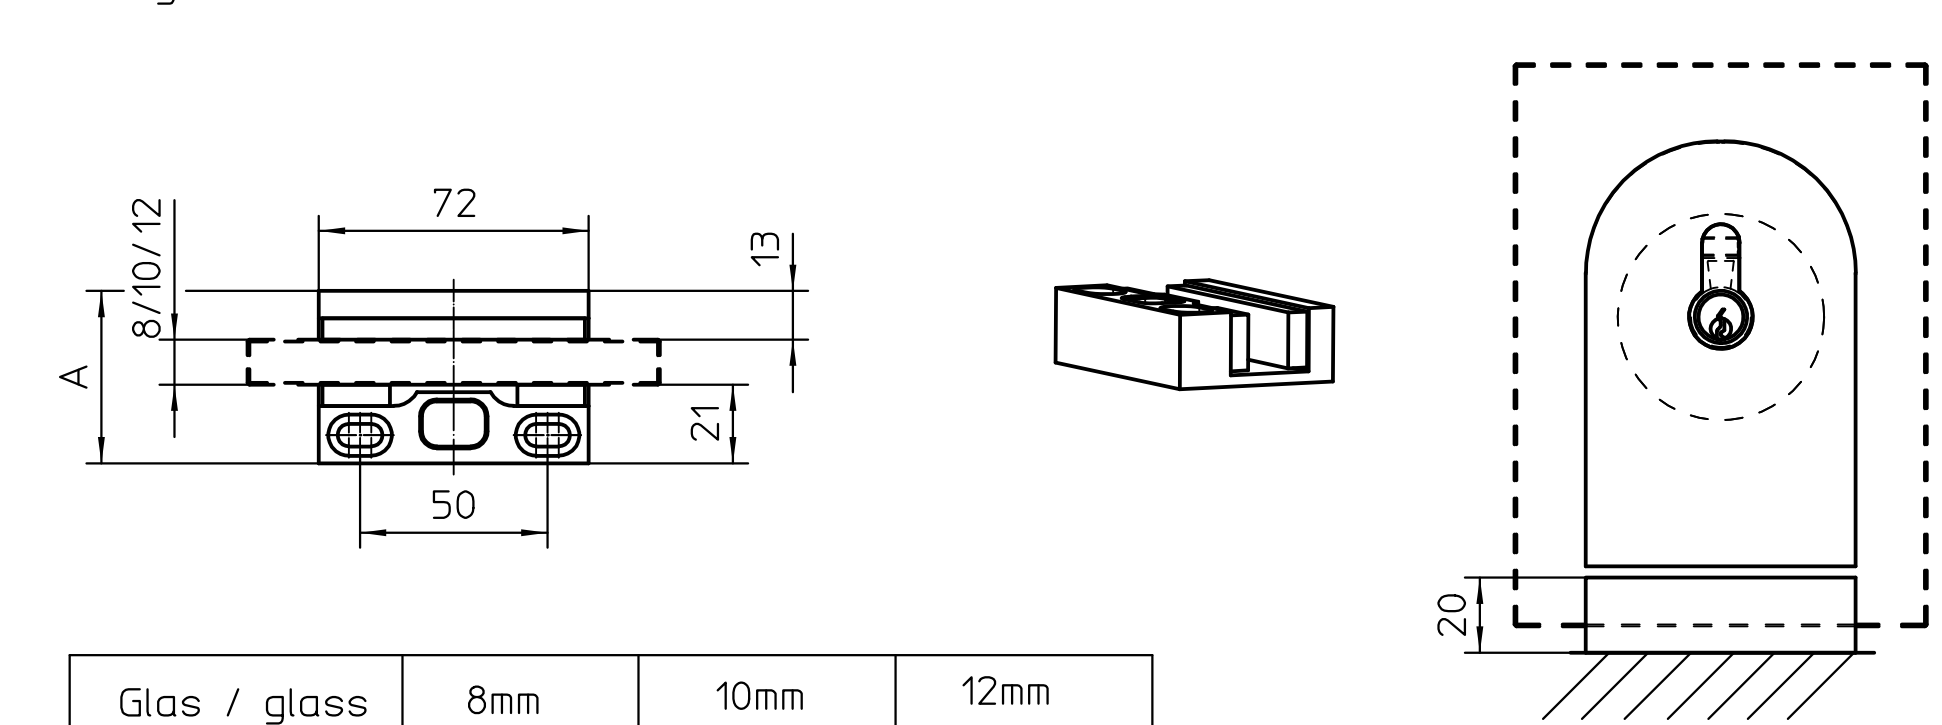

Bodenfuehrung Bodenschloss Rund
Floor guide floor lock round

Glas / glass	8mm	10mm	12mm
A	42mm	44mm	46mm
ID	127405	127406	127407