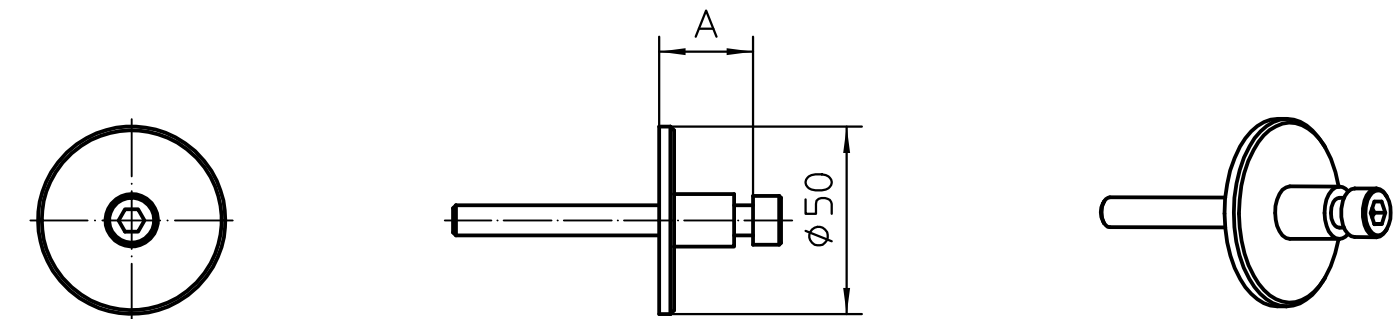

ID	127413

Wandbefestigung Aeralan Ø50mm
Wall mount Aeralan Ø50mm